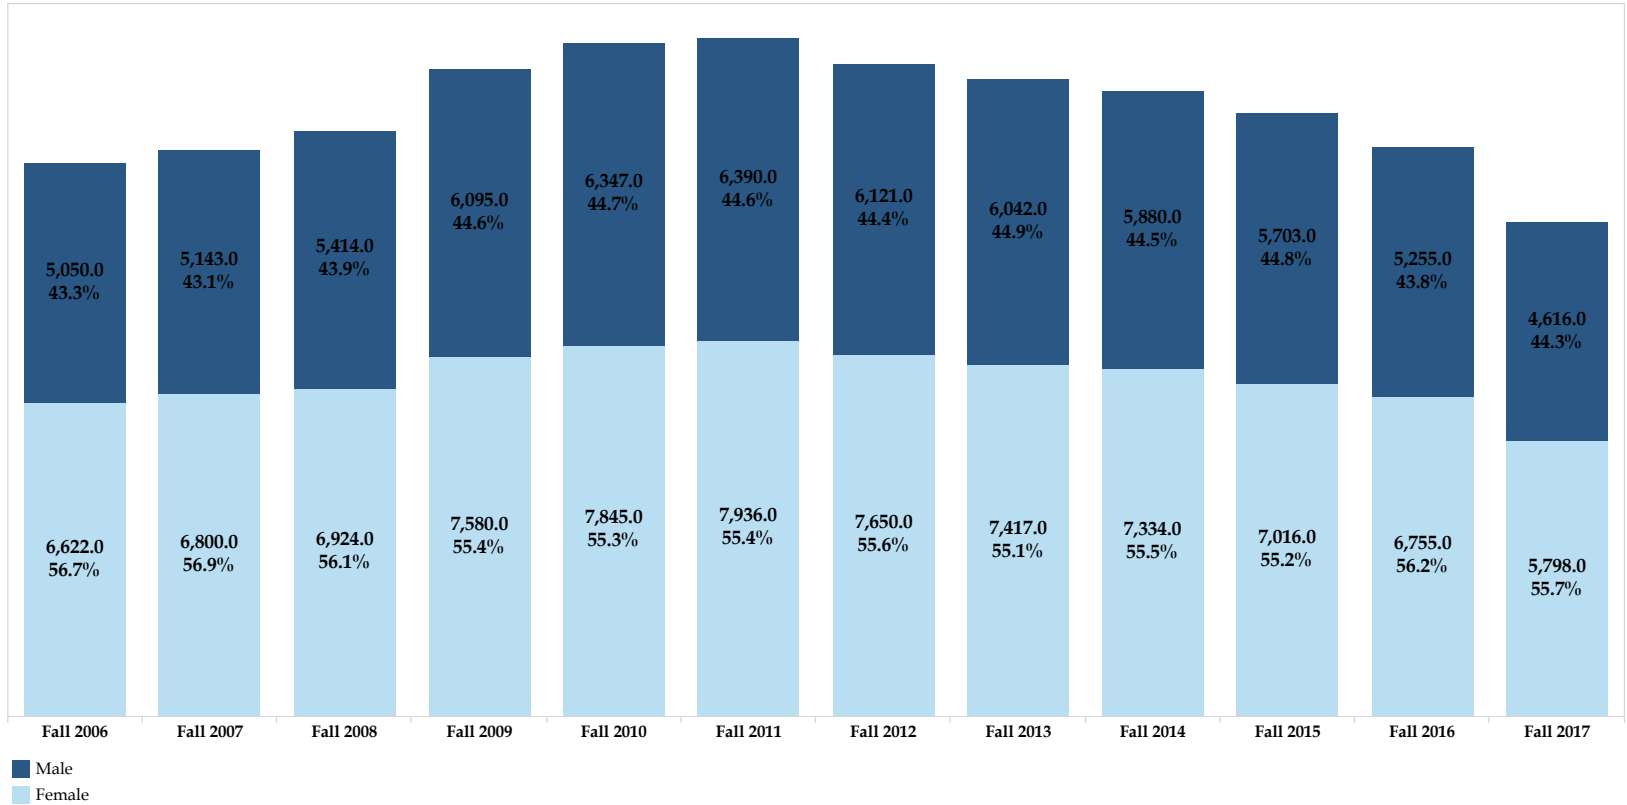

- Season  
Fall
- Measure Selection  
Headcount
- Break Color By  
Gender
- Student Level  
All
- Classification  
All
- College  
All
- Department  
All
- Gender  
All
- Race / Ethnicity  
All
- Residency  
All
- FT / PT Status  
All
- Age Ranges  
All

	Fall 2006	Fall 2007	Fall 2008	Fall 2009	Fall 2010	Fall 2011	Fall 2012	Fall 2013	Fall 2014	Fall 2015	Fall 2016	Fall 2017
<b>Female</b>	6,622	6,800	6,924	7,580	7,845	7,936	7,650	7,417	7,334	7,016	6,755	5,798
<b>Male</b>	5,050	5,143	5,414	6,095	6,347	6,390	6,121	6,042	5,880	5,703	5,255	4,616
<b>Totals</b>	11,672	11,943	12,338	13,675	14,192	14,326	13,771	13,459	13,214	12,719	12,010	10,414